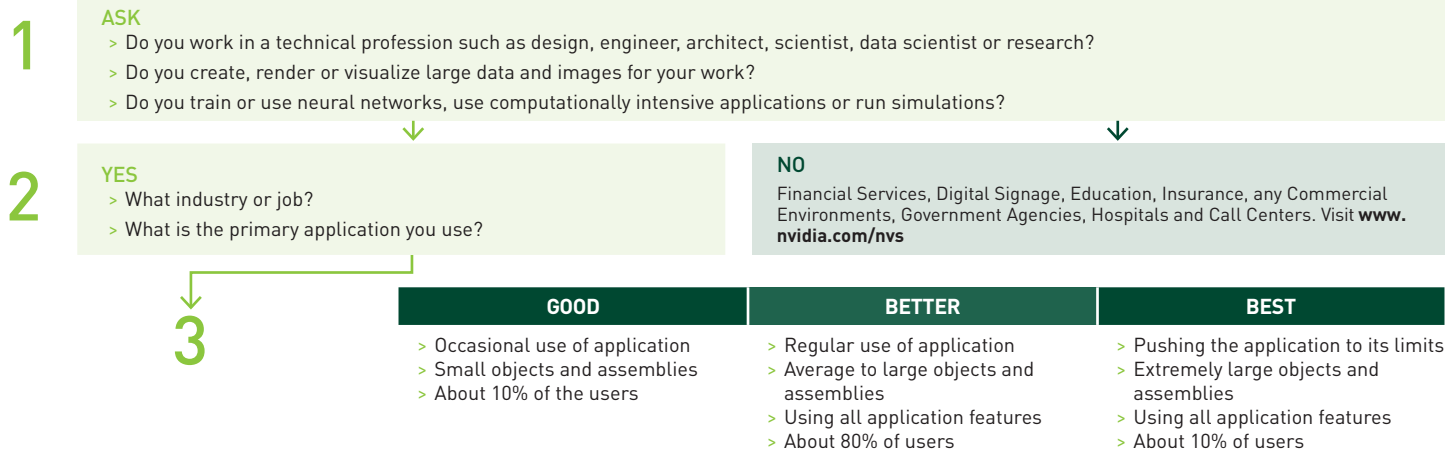

NVIDIA QUADRO
AUTHORIZED PARTNER

PNY

NVIDIA

THE RIGHT TOOLS FOR
PROFESSIONALS
NVIDIA WORKSTATION GPUs

NVIDIA PROFESSIONAL SOLUTION GUIDE

The best solution for customers on their use case.

The current Quadro lineup includes Maxwell, Pascal and Volta architectures. **Please request that your customer contact their software provider for the latest information on application certifications and support.**