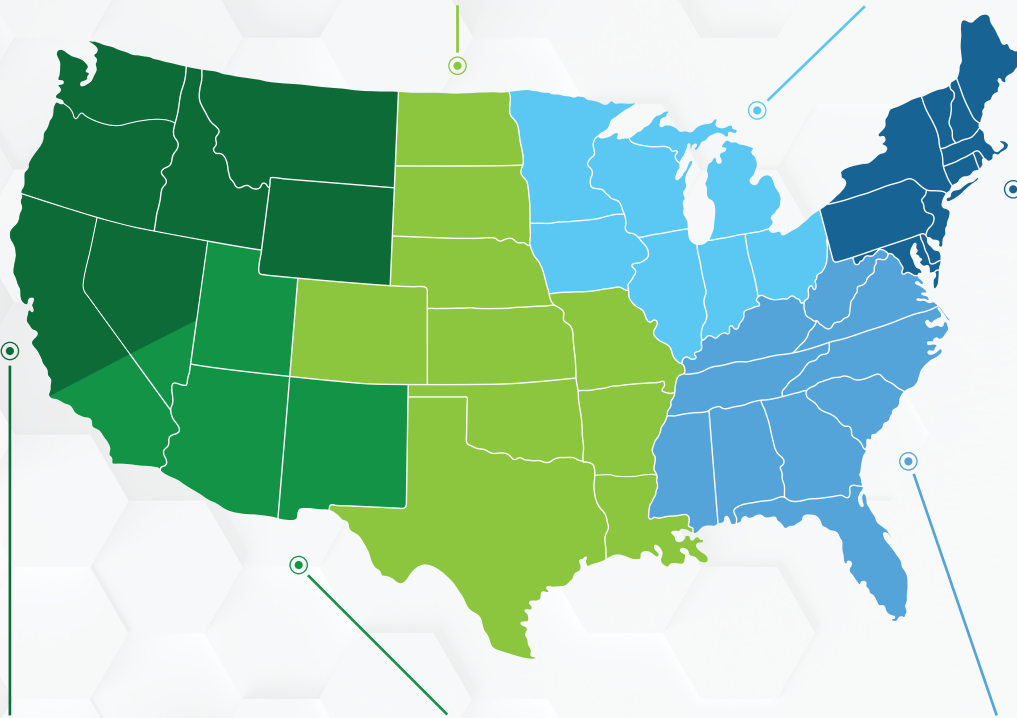

## NORTHWEST TERRITORY

Territory Sales Manager  
**Kevin Daniels**  
**KDANIELS@PNY.COM**  
 408-392-4133

Inside Sales  
**Neelam Lopez**  
**NLOPEZ@PNY.COM**  
 408-392-4105